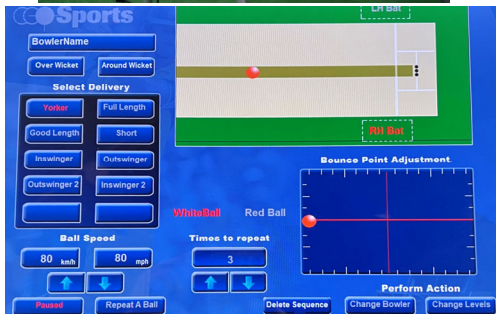

ProBatter™

The Ultimate Training Tool for Hitters

ProBatter. PX3 Cricket Video Bowling Simulator

ProBatter's revolutionary new PX3 line of video simulators is ProBatter's third generation of video simulators since it introduced its first one in 1999. They have become the "Gold Standard" of video pitching/bowling simulators for baseball, softball and cricket. Relying on cutting edge technology and incorporating the lessons learned from the prior generations, the PX3 units combine the best features of the past with the advantages offered by present day technology.

The ProBatter PX3 cricket simulator:

- Is fully programmable, user friendly, kiosk mounted touchscreen controller
- Allows you to choose from 8 different deliveries in various sequences to a variety of locations at speeds to 100MPH
- Can be adapted for different age levels
- Offers a choice of full-sized, video images of different actual bowlers
- Bowls with pinpoint accuracy
- Comes complete with an automatic feeder system
- Is available as a "Combo" unit with baseball or softball

The PX3 Cricket simulator offers several advantages over earlier ProBatter cricket versions, most notably enhanced HD video quality, a superior projector, and an improved touchscreen controller. More importantly, at price that is almost half the selling price of the PX2 Cricket product, it's **VERY AFFORDABLE**. We even offer, as an added option, ball tracking software products such as the Hittrax or Rapsodo simulators which easily integrate with the "Combo."