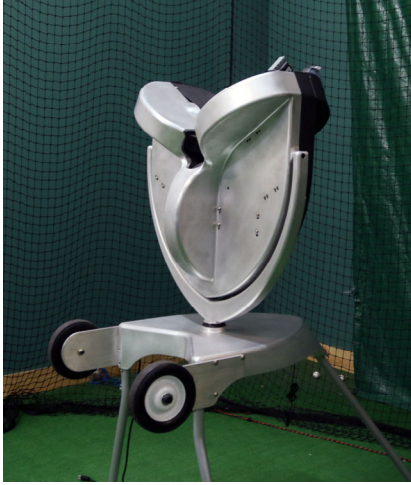

ProBatter™

The Ultimate Training Tool for Hitters

ProBatter. PX3 Cricket Video Bowling Simulator

ProBatter's revolutionary new PX3 line of video simulators is ProBatter's third generation of video simulators since it introduced its first one in 1999. They have become the "Gold Standard" of video pitching/bowling simulators for baseball, softball and cricket. Relying on cutting edge technology and incorporating the lessons learned from the prior generations, the PX3 units combine the best features of the past with the advantages offered by present day technology.

ProBatter's PX3 cricket video bowling simulators borrow from the experience ProBatter had with baseball and softball video simulators, aided by the input from cricket professionals with two of the leading national cricket teams.

The ProBatter PX3 cricket simulator:

- Is fully programmable, user friendly, kiosk mounted touchscreen controller
- Allows you to choose from 8 different deliveries in various sequences to a variety of locations at speeds to 100MPH
- Can be adapted for different age levels
- Offers a choice of full-sized, video images of different actual bowlers
- Bowls with pinpoint accuracy
- Comes complete with an automatic feeder system
- Is available as a "Combo" unit with baseball or softball

The PX3 Cricket simulator offers several advantages over earlier ProBatter cricket versions, most notably enhanced HD video quality, a superior projector, and an improved touchscreen controller. More importantly, at price that is almost half the selling price of the PX2 Cricket product, it's **VERY AFFORDABLE**. We even offer, as an added option, ball tracking software products such as the Hittrax or Rapsodo simulators which easily integrate with the "Combo."