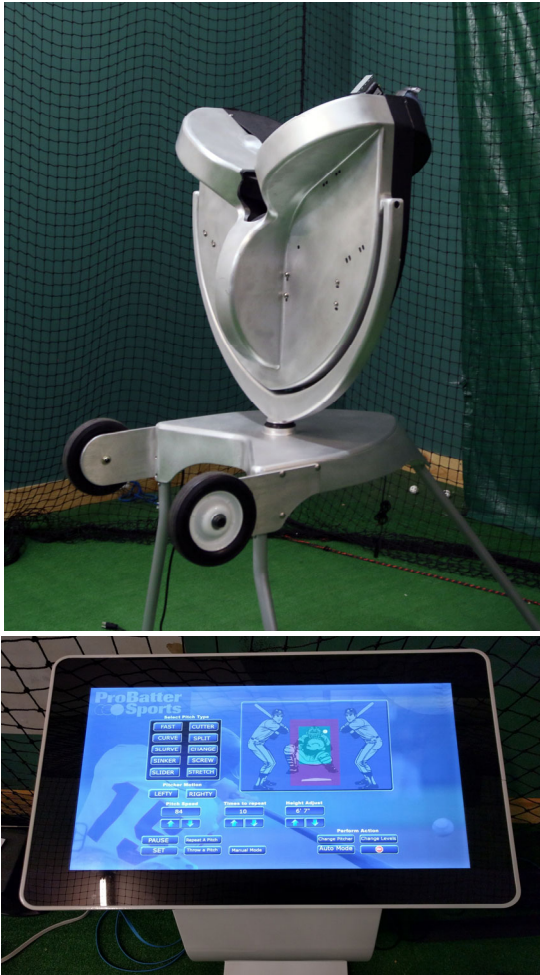

ProBatter™

The Ultimate Training Tool for Hitters

The Challenger™

ProBatter's First, Non-Video, Programmable Pitching Machine

After 20 years of producing the very best video pitching simulator in the world, ProBatter is now offering it very first, non-video, fully programmable pitching machine.

Relying on cutting edge technology and incorporating the lessons learned from 2 decades of designing and manufacturing cutting edge, video pitching simulators, the Challenger will set the standard for portable, programmable pitching machines, including the following features:

- Fully programmable, user friendly, touchscreen controller
- Transport wheels for ease of movement
- Ability to interchangeably and rapidly throw a variety of different pitches at speeds between 40-100MPH
- Pinpoint accuracy with ability to hit multiple spots both inside and outside the strike zone
- Optional Automatic feeder system available
- Optional kiosk controller available
- Upgradeable to a PX3 video simulator down the road
- Baseball, softball and cricket versions available