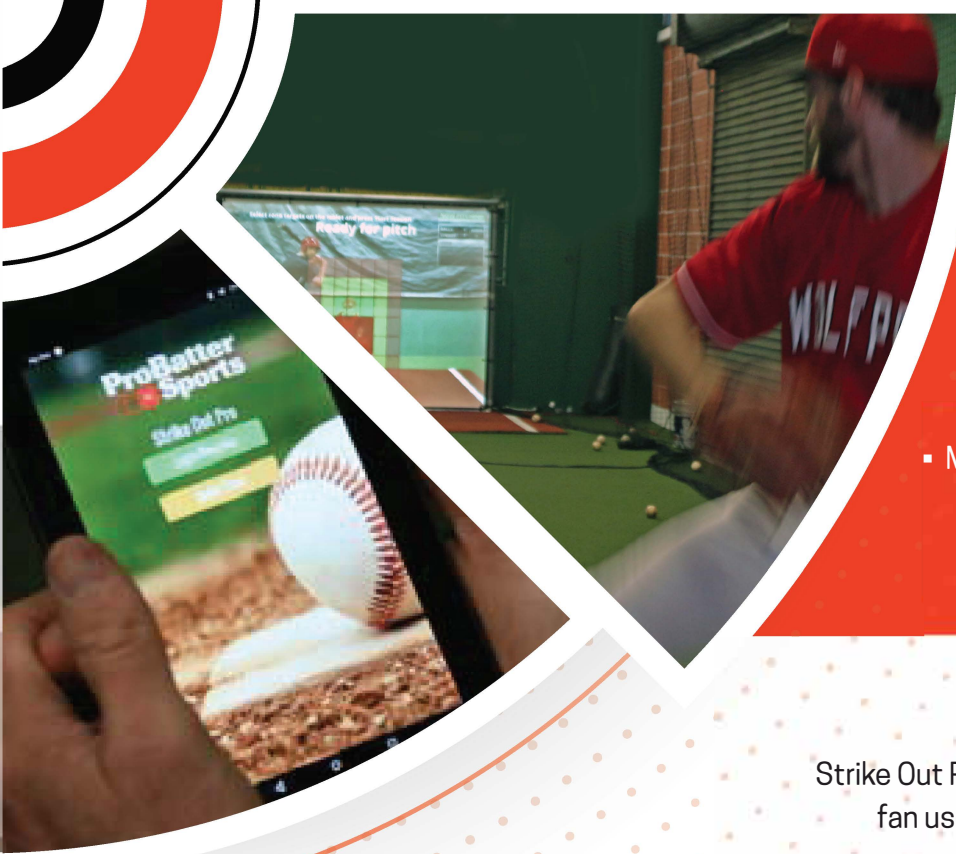

STRIKE OUT PRO™

by **ProBatter Sports®**

WHAT IS IT?

Strike Out Pro™ is a new, hi-tech pitching system that displays the video images of actual batters on a projection screen with portions of the strike zone highlighted as “hot zones” for the pitcher to try to hit. Both right-handed and left handed batters can be displayed and the hot zones can be varied from batter to batter using a wireless tablet. At the end of the session, the speed and accuracy of each pitch are displayed on the tablet. The system can even be pre-programmed to allow the pitcher to pitch a simulated game against a particular batting order.

FEATURES INCLUDE

- CONTROLLED – using a wireless tablet
- ACCURATE – precisely tracks pitch speeds and locations
- LIFE-LIKE – displays life-sized batters of all types
- MULTIPLE TARGETS – displays different zones to target
- ANALYTICS – records and stores data for analysis and development
- Catcher image moves to reflect different hot zones